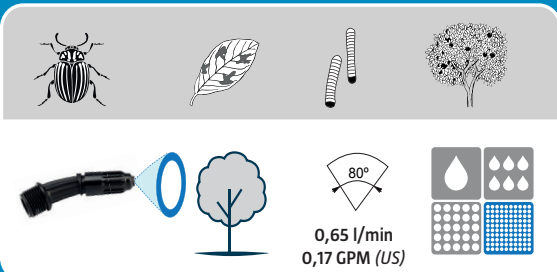

INSECTICIDE/FUNGICIDE