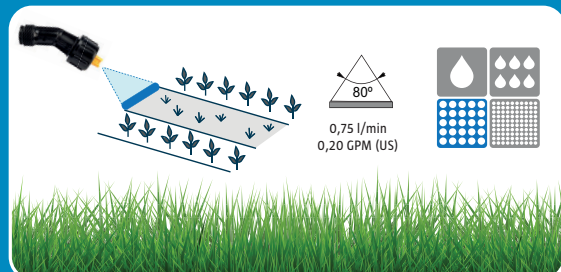

HERBICIDE

TECHNICAL CHARACTERISTICS

NET WEIGHT	RATED CAPACITY	MAXIMUM PRESSURE	BATTERY (Li-Ion)	MAXIMUM LOAD TIME	AUTONOMY LITRES BY BATTERY LOAD	CODE
3.60 kg 8 lb	10 L 2.5 gal (US)	5,5 bar 80 PSI	12 V 2.6 Ah	4 h	100 L - 150 L 26-40 gal (US)	8.30.49 evolution 10 LT
3.90 kg 8.6 lb	15 L 4 gal (US)	5,5 bar 80 PSI	12 V 2.6 Ah	4 h	100 L - 150 L 26-40 gal (US)	8.30.25 evolution 15 LT