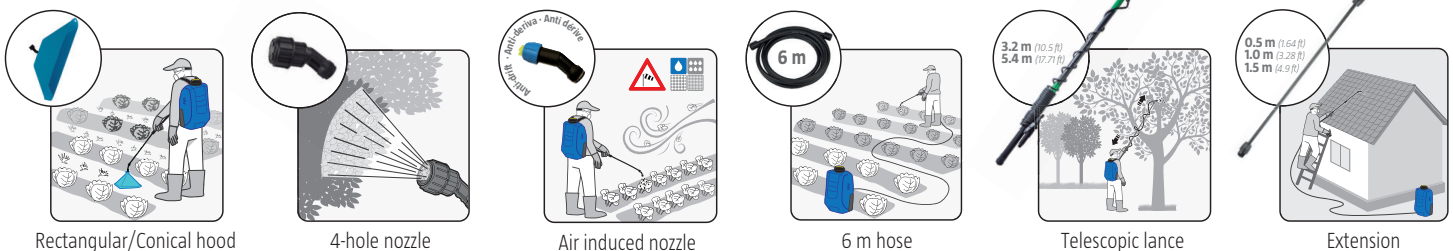

OPTIONAL ACCESSORIES

Rectangular/Conical hood

4-hole nozzle

Air induced nozzle

6 m hose

Telescopic lance

Extension