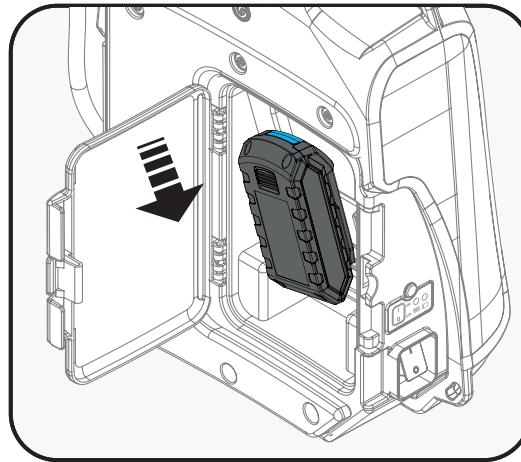

YOUR PARTNER
FOR ACCURATE SPRAYING

Easily accessible and replaceable protected battery

* Charger included

evolution 10 LT

MAX. 15 x

100-150L
26-40 gal (US)

12V
Lithium Ion
BATTERY

evolution 15 LT

MAX. 10 x

100-150L
26-40 gal (US)

NOZZLES INCLUDED for different types of treatments (For more nozzle options please enquire).