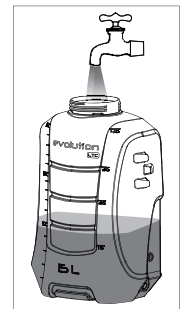

Wide filling mouth

0.75 m (2.46 ft)
fibre glass lance

Adjustable padded
straps with front
fastener

Adjustable conic nozzle.
Insecticide applications

EXTRA:

Low-drift fan nozzle.
Herbicide applications