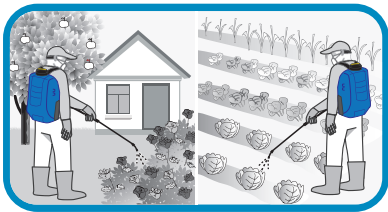

## SPRAY EFFORTLESSLY YOUR VEGETABLES AND GARDEN

### Lithium Ion BATTERY

evolution 10 LT

evolution 15 LT

High-performance  
battery  
1 charge =

100-150L  
26-40 gal (US)

100-150L  
26-40 gal (US)

Integrated and  
ergonomic handle for transport

### GARDENS AND VEGETABLE GARDENS