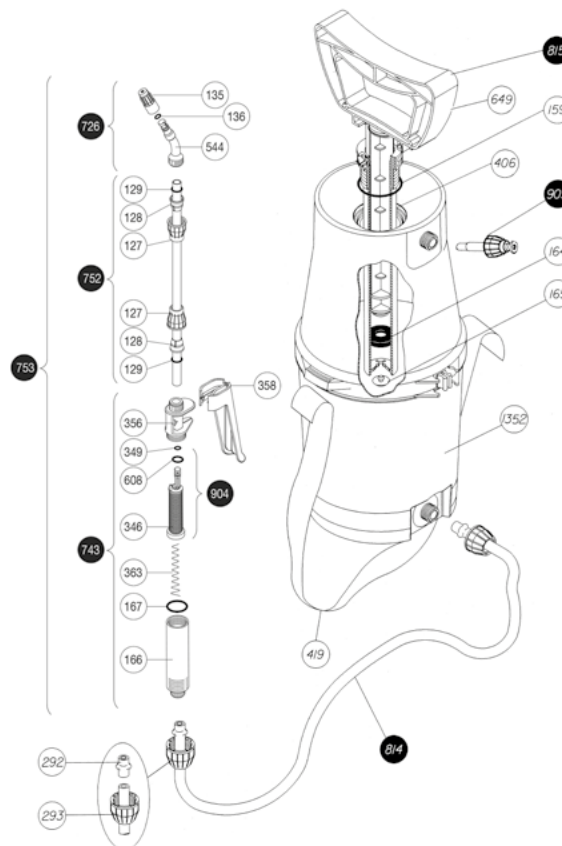

3,2 M - 10.5 FEET TELESCOPIC LANCE
Reference 8.35.40.913

DOUBLE ADJUSTABLE NOZZLE
Reference 8.34.46.802

4-HOLE NOZZLE
Reference 8.34.46.801

CONICAL HOOD
Reference 8.34.40.870
RECTANGULAR HOOD
Reference 8.34.40.871

EXTENDIBLE DOUBLE NOZZLE
Reference 8.35.40.872

1,5 M - 59 INCH ALUMINIUM LANCE TUBE WITH COMPLETE ELBOW
Reference 8.34.60.872

TELESCOPIC EXTENSION
Reference 8.35.40.876

EXTENSION 0,5 M - 19.7 INCH
Reference 8.35.40.870

1 M - 39.37 INCH FIBREGLASS LANCE TUBE WITH COMPLETE ELBOW
Reference 8.34.60.873

1,5 M - 59 INCH FIBREGLASS LANCE TUBE WITH COMPLETE ELBOW
Reference 8.34.60.874

FLEXIBLE DOUBLE NOZZLE
Reference 8.35.40.871

SPARE PARTS

Extend the service life of your sprayer easily replacing parts.

N.	COD.	Q	SPARE PARTS NAME
127	8.38.12.323	2	CONE NUT
128	8.38.12.324	2	Ø 8 CONE
129	2.23.99.910	2	ROUND GASKET Ø 7,5
135	8.39.02.323	1	NOZZLE Ø 1
136	2.23.15.905	1	ROUND GASKET AN-5
159	2.23.15.930	1	ROUND GASKET AN-30
164	8.39.02.314	1	COLLAR SEAL
165	8.38.05.314.1	1	CHAMBER VALVE
166	8.39.18.367	1	GRIP
167	2.23.15.914	1	ROUND GASKET AN-14
292	8.38.08.328	2	HOSE BUSHING
293	8.38.12.312	2	NUT
346	8.39.47.365	1	LANCE FILTER
349	2.23.16.903	1	ROUND GASKET AN-3
356	8.39.46.366	1	HANDLE BODY
358	8.39.46.368	1	BLACK GRIP
363	8.39.41.342	1	SPRING LANCE
406	8.38.46.303	1	CHAMBER
419	8.38.48.420	1	STRAP
544	8.28.40.322	1	SPRAYER
608	2.23.16.906	1	ROUND GASKET AN-6
649	8.38.48.308	1	HANDLE
726	8.38.08.803	1	ELBOW BEND WITH NOZZLE
743	8.38.08.801	1	LANCE HANDLE
752	8.38.45.803	1	TUBE WITH NUTS
753	8.38.45.804	1	COMPLETE LANCE
814	8.38.48.805	1	COMPLETE HOSE
815	8.38.48.601	1	COMPLETE CYLINDER
903	8.38.47.606	1	SAFETY VALVE
904	8.39.47.811	1	FILTER WITH GASKET
1352	8.28.42.301	1	POLITA-7 TANK
	8.28.42.200	1	INSTRUCTION SHEET
	8.28.42.201	1	PACKAGING