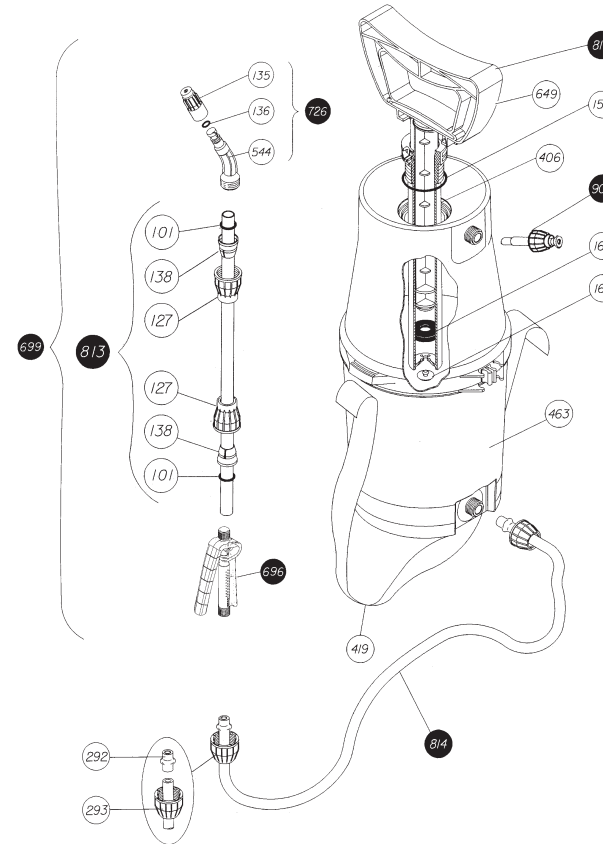

Personalize your sprayer adapting it to your application needs (height, hard-to-reach areas...)

3.2 M TELESCOPIC LANCE
Reference 8.35.40.913

DOUBLE ADJUSTABLE NOZZLE
Reference 8.34.46.802

4-HOLE NOZZLE
Reference 8.34.46.801

1 M ALUMINIUM LANCE TUBE WITH COMPLETE ELBOW
Reference 8.34.60.871
1.5 M ALUMINIUM LANCE TUBE WITH COMPLETE ELBOW
Reference 8.34.60.872

EXTENDIBLE DOUBLE NOZZLE
Reference 8.35.40.872

TELESCOPIC EXTENSION
Reference 8.35.40.876

EXTENSION 0.5M
Reference 8.35.40.870

FLEXIBLE DOUBLE NOZZLE
Reference 8.35.40.871

1 M FIBREGLASS LANCE TUBE WITH COMPLETE ELBOW
Reference 8.34.60.873
1.5 M FIBREGLASS LANCE TUBE WITH COMPLETE ELBOW
Reference 8.34.60.874

SPARE PARTS

Extend the service life of your sprayer easily replacing parts.

N.	COD.	Q	SPARE PARTS NAME
101	2.23.15.908	2	ROUND GASKET AN-8
127	8.38.12.323	2	CONE NUT
135	8.39.02.323	1	NOZZLE Ø 1
136	2.23.15.905	1	ROUND GASKET AN-5
138	8.38.12.328	2	Ø 10 CONE
159	2.23.15.930	1	ROUND GASKET AN-30
164	8.39.02.314	1	COLLAR SEAL
165	8.38.05.314.1	1	CHAMBER VALVE
292	8.38.08.328	2	HOSE BUSHING
293	8.38.12.312	2	NUT
406	8.38.46.303	1	CHAMBER
419	8.38.48.420	1	STRAP
463	8.28.40.301	1	POLITA-7 TANK
544	8.28.40.322	1	SPRAYER
649	8.38.48.308	1	HANDLE
696	8.28.28.610	1	LANCE HANDLE
699	8.28.28.804	1	COMPLETE LANCE
726	8.38.08.803	1	ELBOW BEND WITH NOZZLE
813	8.38.48.813	1	TUBE WITH NUTS
814	8.38.48.805	1	COMPLETE HOSE
815	8.38.48.601	1	COMPLETE CYLINDER
903	8.38.47.606	1	SAFETY VALVE
	8.28.40.200	1	INSTRUCTION SHEET
	8.28.40.201	1	PACKAGING