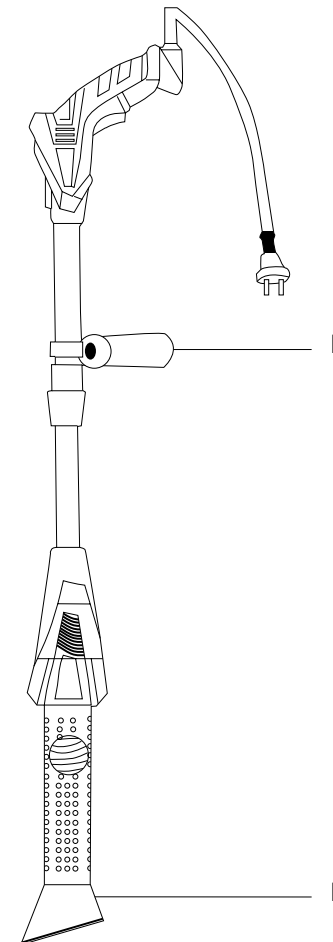

SPARE PARTS

Extend the service life of your sprayer easily replacing parts.

N.	Q.	SPARE PARTS NAME
H	1	CONICAL DIFFUSER
I	1	ERGONOMIC GRIP